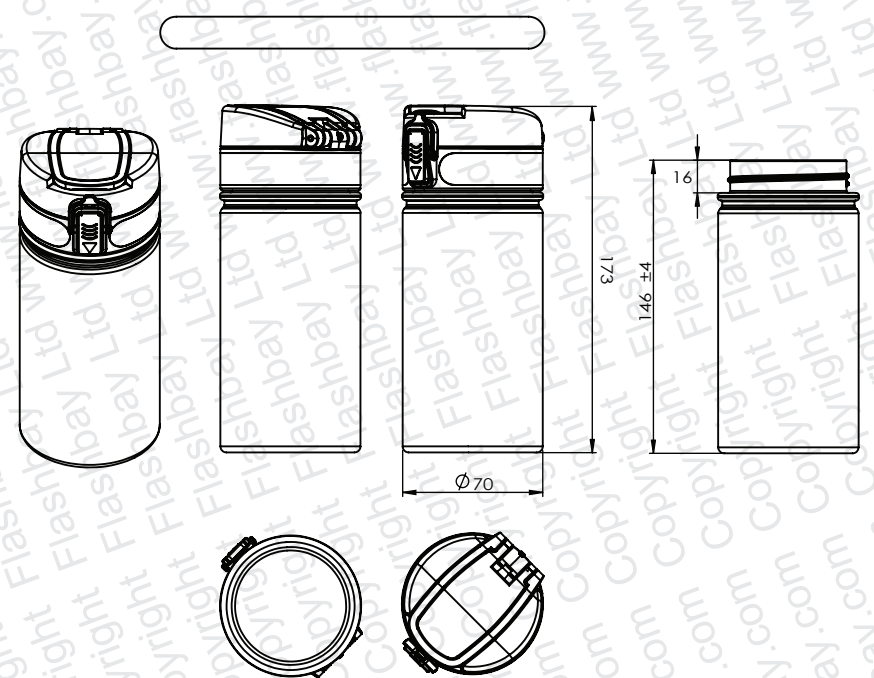

750ml

500ml

PRODUCT

Aqualok Metal

CODE

QLM

DIMENSIONS

mm

SCALE

1:4