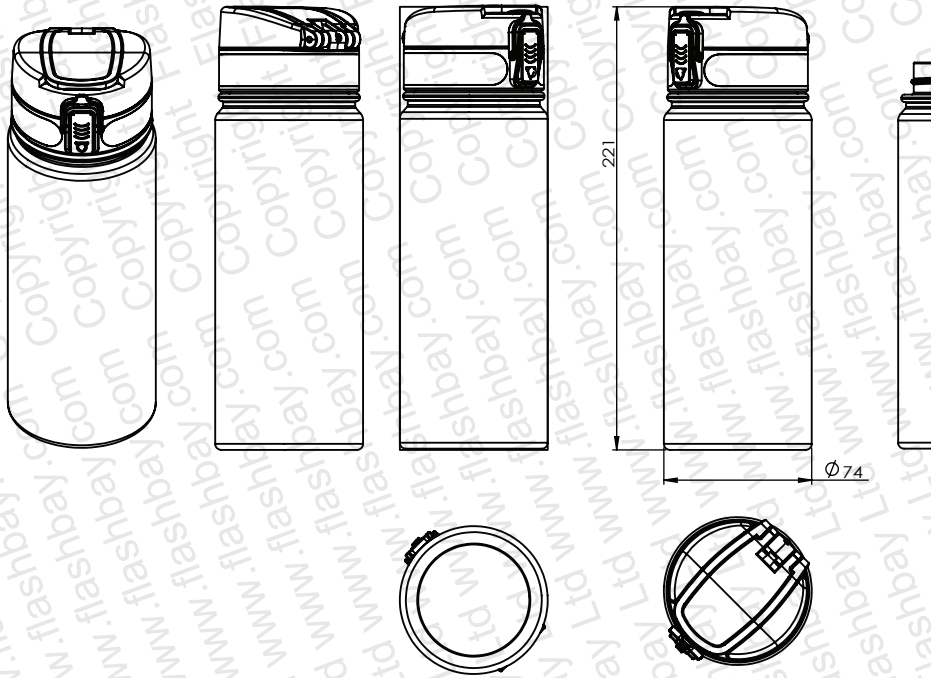

750ml

500ml

PRODUCT

Aqualok Metal

CODE

QLM

DIMENSIONS

mm

SCALE

1:4