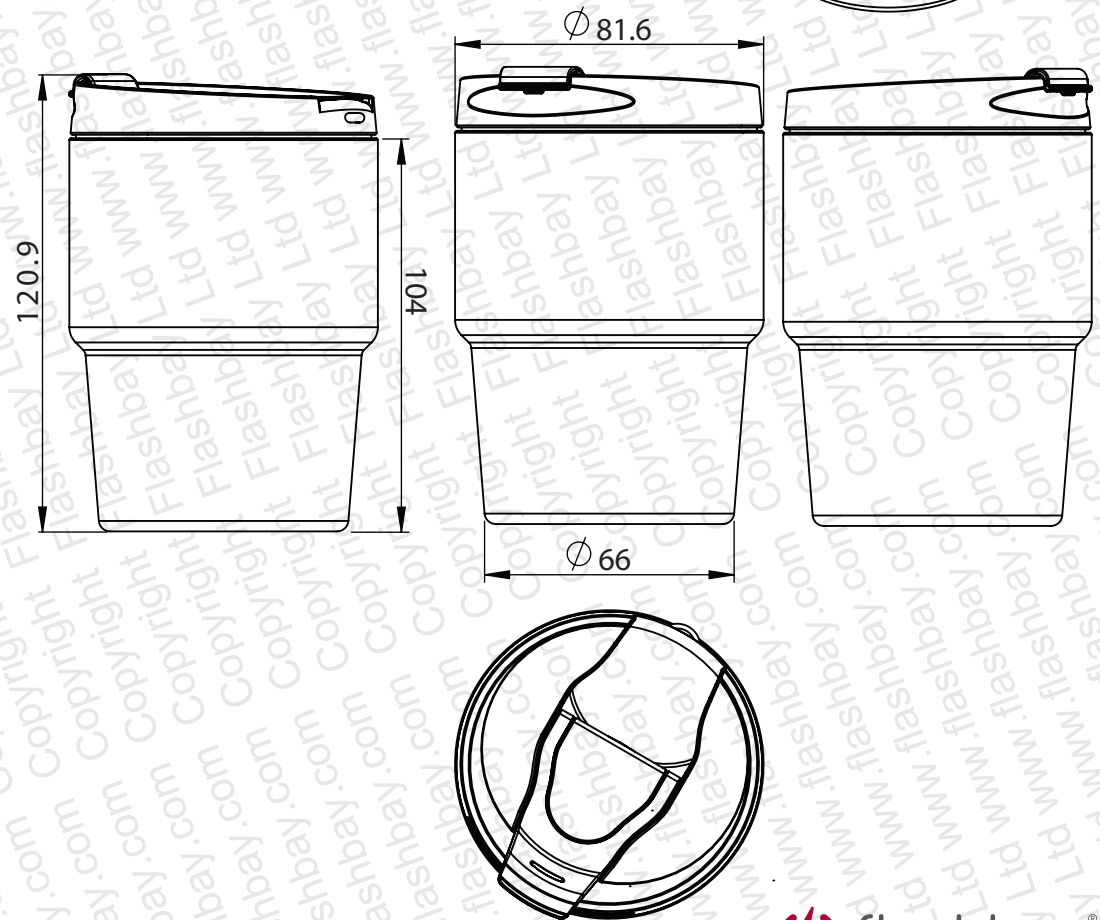

175ml

300ml

PRODUCT
Espresso

CODE
EE

DIMENSIONS
mm

SCALE
1:2