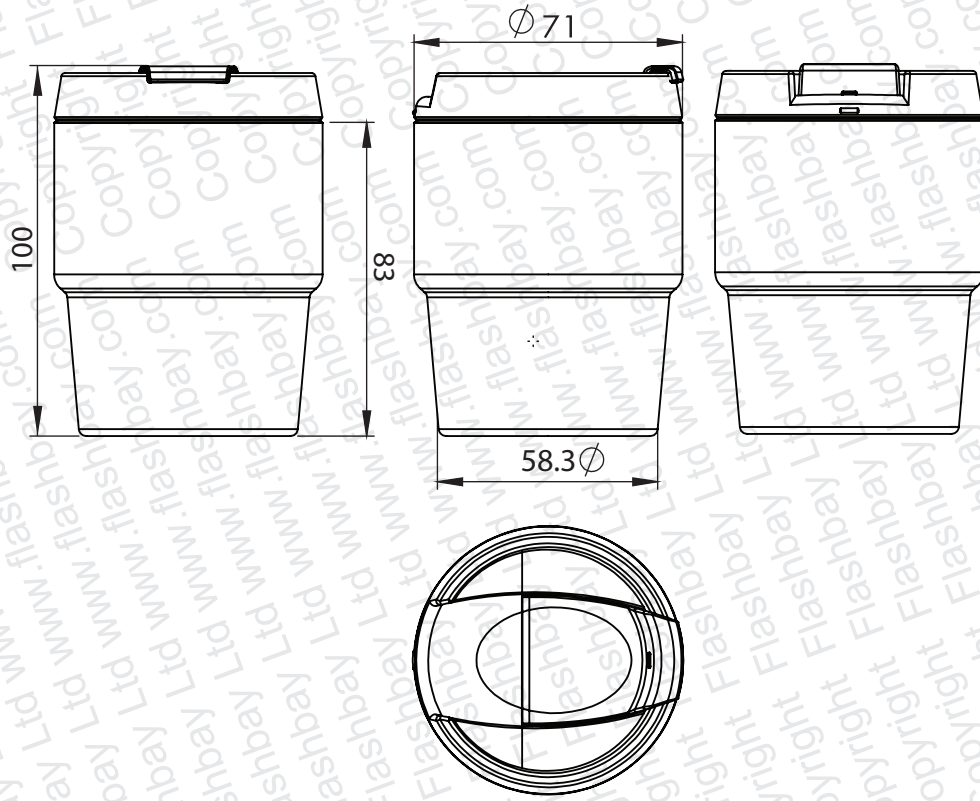

175ml

300ml

PRODUCT
Espresso

CODE
EE

DIMENSIONS
mm

SCALE
1:2