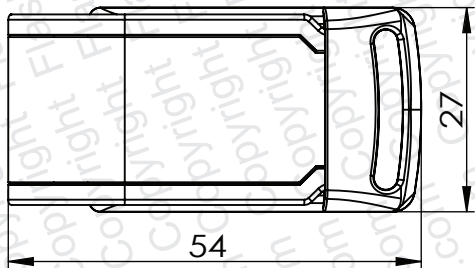

10

54

27

PRODUCT
Executive Duo

CODE
EXD

DIMENSIONS
mm

SCALE
1:1