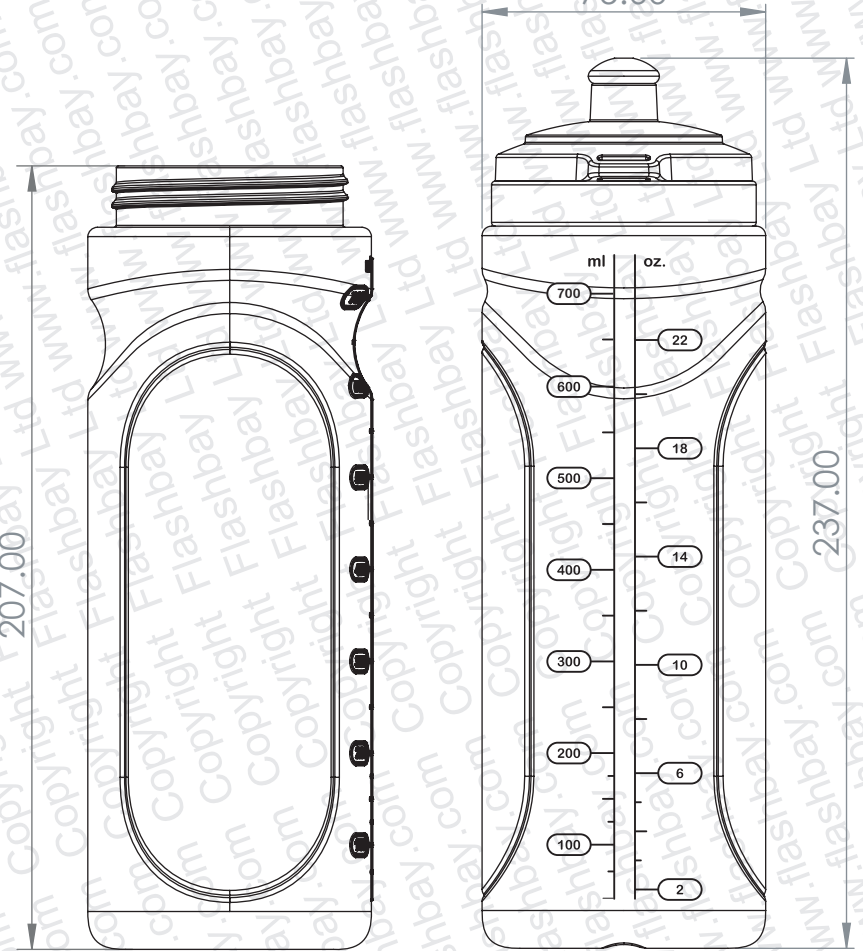

500ml / 17oz

750ml / 25oz

Ø 70.00

75.00

PRODUCT
Refresh

CODE
RH

DIMENSIONS
mm

SCALE
1:2