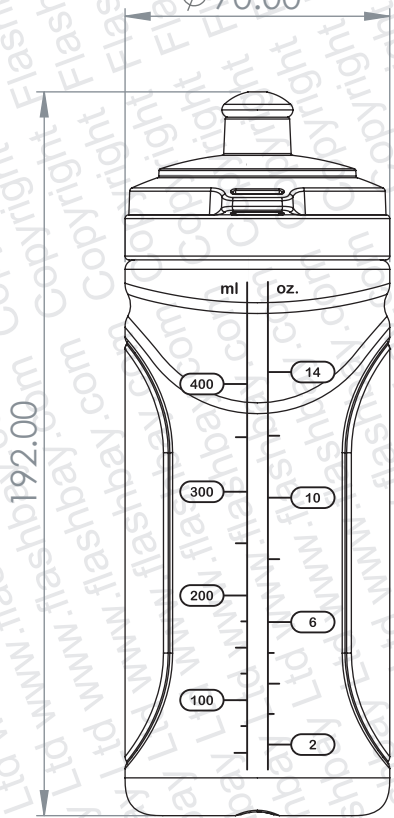

500ml / 17oz

750ml / 25oz

Ø 70.00

75.00

PRODUCT
Refresh

CODE
RH

DIMENSIONS
mm

SCALE
1:2