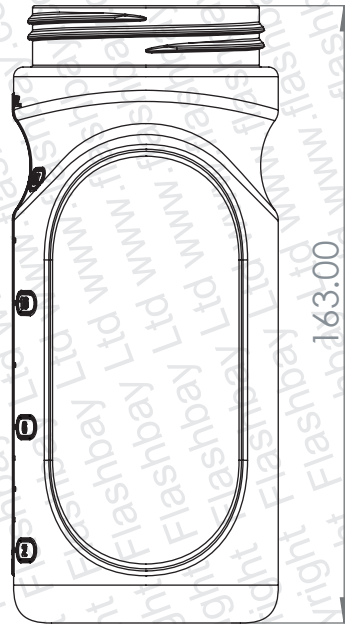

500ml / 17oz

750ml / 25oz

Ø 70.00

75.00

PRODUCT
Refresh

CODE
RH

DIMENSIONS
mm

SCALE
1:2